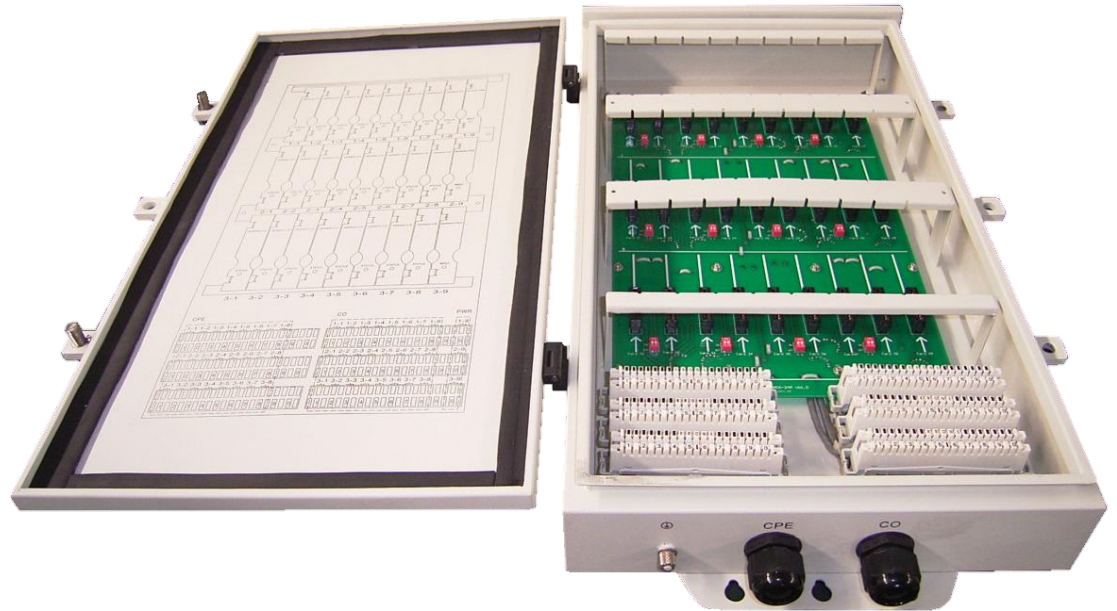

Widearea ADSL 24 Port Repeater

ADSL LOOP EXTENDER

The ADSL Loop Extender expands the coverage of ADSL lines. It will provide systems with a higher performance-to-cost ratio, improve equipment utilization rates, and optimize the network. This product will allow you to double the number of subscribers that you can reach while offering more consistent high bandwidth services to your existing customers.

ACTIVE ELEMENT

The ADSL Loop Extender is an active element installed in the outside loop plant. It operates as an amplifier and equalizes the signal.

The AER800-24P supports up to 24 AER800-C1P extender modules. This allows for simple installation, management, maintenance, and economy of deployment.

The enclosure also supports line power cards, AER800-C1PL, allowing up to 27 subscribers.

Parts List:

- **AER800-24P-BOX:** 24-27 port Enclosure.
- **AER800-C1PL:** Inserts into enclosure to serve 1 subscriber per card.
- **AER800-C1P:** Inserts into enclosure to serve 1 subscriber per card.
- **AER800-POWER:** Inserts into enclosure to power up to eight C1P's.

344 NW Capital Dr.
Lee's Summit, MO 64131
Phone 816.366.2063
Fax 646.607.1052